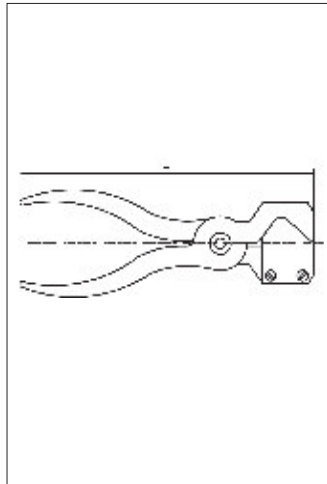

Couleurs : noir, bleu, neutre

706

FIXATION

CODE	D	L	B	H	PZ.	
706004	4,0	185,0	14,0	9,0	10	1
706006	6,0	215,0	14,0	13,0	10	1
706008	8,0	235,0	14,0	15,0	10	1
706010	10,0	275,0	14,0	17,0	10	1
706012	12,0	305,0	14,0	19,0	10	1
706015	15,00	276,0	14,0	21,0	8	1

701

PINCE COUPE TUBE METALLIQUE

CODE	Ø	L	
701100	12-14 mm	135,0	1
701200	26-28 mm	185,0	1

TC

PINCE COUPE TUBE PLASTIQUE

CODE	Ø MAX	
TC	12 mm	1

TRANSMATIK

TRANSMATIK