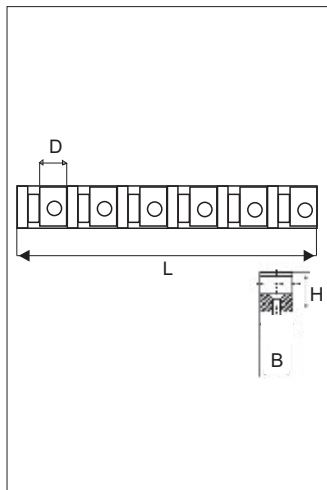

Couleurs :bleu, jaune

PE

TUYAU EN POLYETHYLENE LDPE

CODE	D1	D2	Mt
PE 4X2,5	4,0	2,5	100
PE 6X4	6,0	4,0	100
PE 8X6	8,0	6,0	100
PE 10X8	10,0	8,0	100
PE 12X9	12,0	9,0	100
PE 6,35X4,34	6,35	4,34	100
PE 9,54X6,36	9,54	6,36	100

Couleurs : noir, bleu, neutre

706

FIXATION

CODE	D	L	B	H	PZ.	
706004	4,0	185,0	14,0	9,0	10	1
706006	6,0	215,0	14,0	13,0	10	1
706008	8,0	235,0	14,0	15,0	10	1
706010	10,0	275,0	14,0	17,0	10	1
706012	12,0	305,0	14,0	19,0	10	1
706015	15,00	276,0	14,0	21,0	8	1

701

PINCE COUPE TUBE METALLIQUE

CODE	Ø	L	
701100	12-14 mm	135,0	1
701200	26-28 mm	185,0	1

TC

PINCE COUPE TUBE PLASTIQUE

CODE	Ø MAX	
TC	12 mm	1

TRANSMATIK

TRANSMATIK