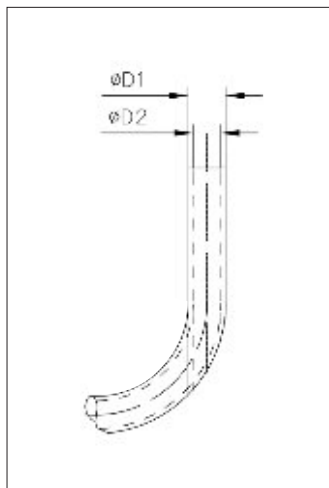

PA12

TUYAU EN POLYAMIDE DE PA12

CODE	D1	D2	Mt
PA12 4x2	4,0	2,0	100
PA12 4x2,5	4,0	2,5	100
PA12 4x2,7	4,0	2,7	100
PA12 6x4	6,0	4,0	100
PA12 8x6	8,0	6,0	100
PA12 10x8	10,0	8,0	100
PA12 12x10	12,0	10,0	100
PA12 14x12	14,0	12,0	100
PA12 15x12,5	15,0	12,5	100
PA12 16x12	16,0	12,0	100
PA12 22x18	22,0	18,0	100

Couleurs: noir, bleu, neutre